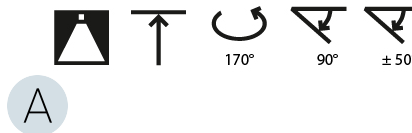

GENERAL

Series: Sign Diva Dancer
Subseries: Sign Diva Dancer
Brand: Prolicht
Division: Architectural
Mounting Type: Suspension
Mounting Location: Ceiling
Subcategory: Pendant

PHYSICAL

Shape: Round
Diameter (mm): 1100
Diameter (in): 43 ⁵/₁₆
Height (mm): 870
Height (in): 34 ¹/₄
Light Distribution: Adjustable / Direct
Weight (kg): 15.8
Weight (lbs): 34.76
Diffuser: PMMA - Opal / Micro-Prism / Sparkling Secret / Vintage Industrial
Fixture Finish: SSR / BKV / CWI / CRY / HAB / UFT / ITA / RUA / FTG / MYG / LOD / PUS / FRO / FUP / KIA / POP / BLS / SPG / MEY / GOH / GUM / CHC / COM / ABZ / JAG / OBR / MOS / ROR
Fixture Material: Extruded Aluminum / Steel

ELECTRICAL

Lamp Type: LED (Zhaga Standard)
Input Wattage (W): 169.4
Total Output Wattage (W): 135
Dimming: Tri-Mode (Non-Dimming and Phase Dimming (120Vac only) and 0-10V Dimming)
Driver Included: Yes
Driver Location: Integrated
Driver Type: Constant Current - Universal
Driver Class: Class 2
Input Voltage (V): 120 - 277
Constant Current (MA): 600

LED

Color Temperature (°K): 3000 / 3500 / 4000
Max. Delivered Lumen (lm): 19520 / 19933 / 20340
CRI: >90 CRI
Lamp Life (hrs): 50000

OPTICAL

Adjustability: Rotational Canopy 170°; Tilting Canopy ±50°; Tilting Head ±90°

RATINGS AND CERTIFICATIONS

Certified By: Certified for North American Standards
IP rating: IP20